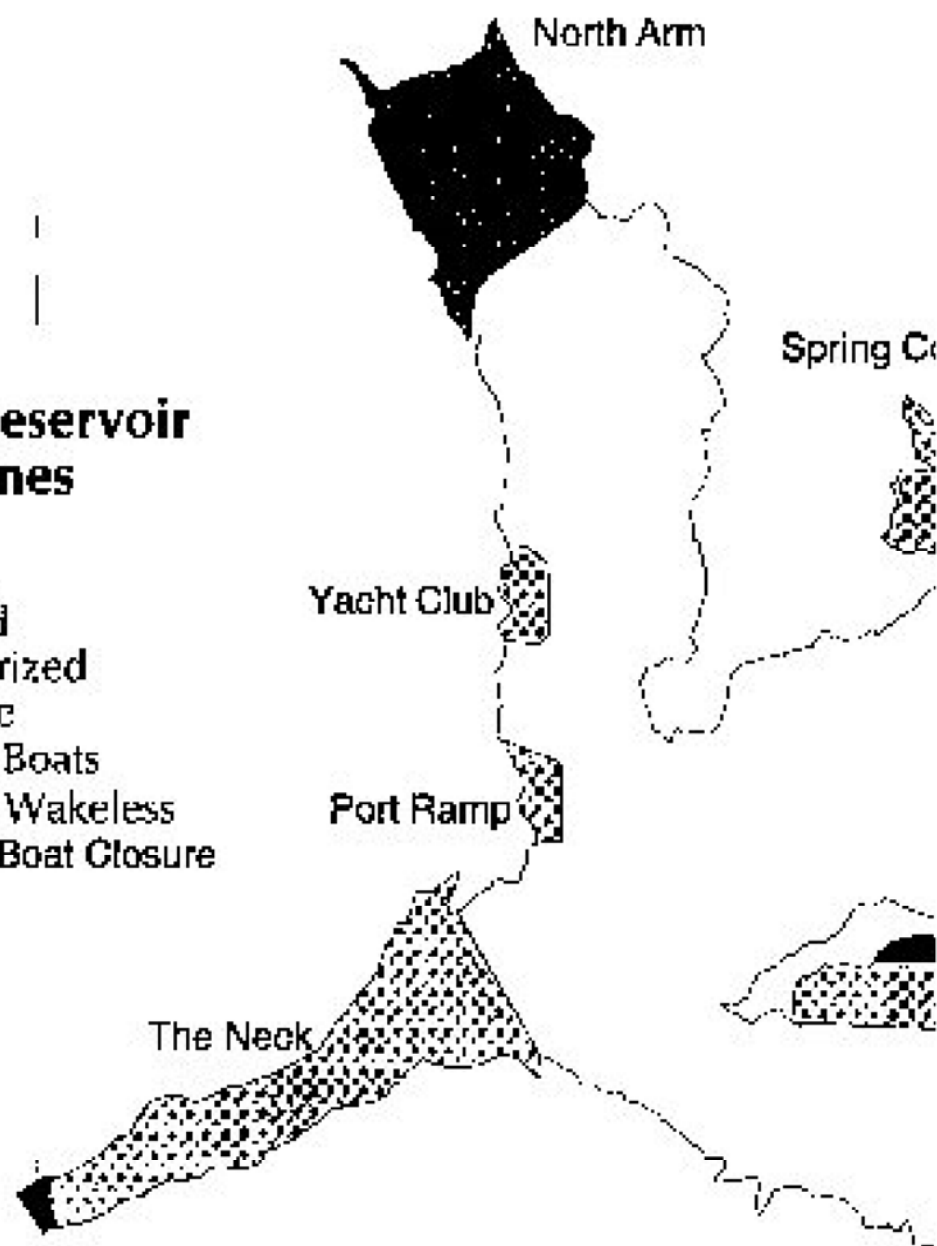

Pineview Reservoir Boating Zones

-  Wakeless
-  Motorized
-  Nonmotorized
-  Unusable
-  Closed to Boats
-  Proposed Wakeless
-  Proposed Boat Closure

Alternative 4-Emphasis on Maximum Shoreline Protec