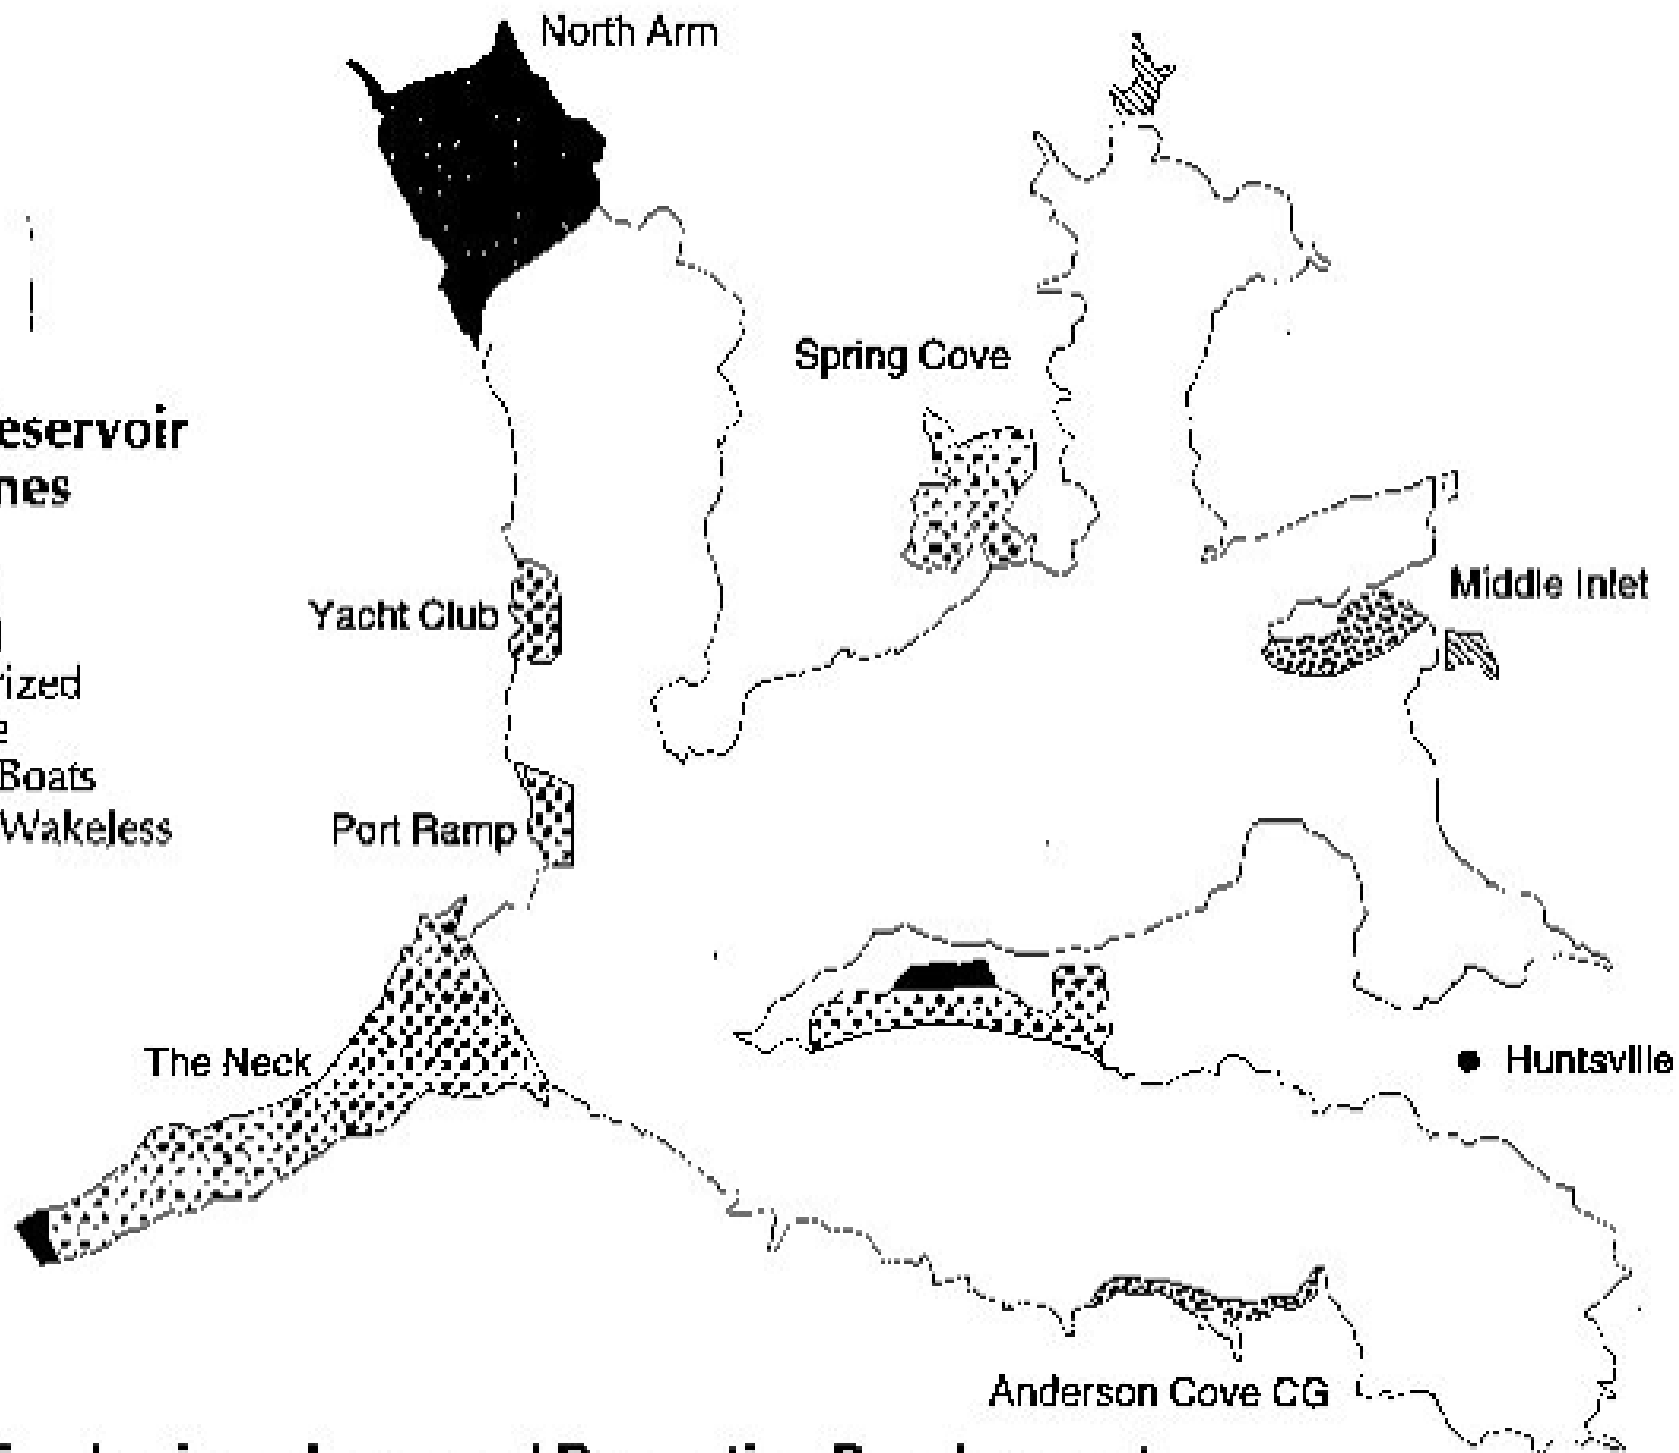

Pineview Reservoir Boating Zones

- Wakeless
- Motorized
- Nonmotorized
- Unuseable
- Closed to Boats
- Proposed Wakeless

Alternative 3-Emphasis on Increased Recreation Development.