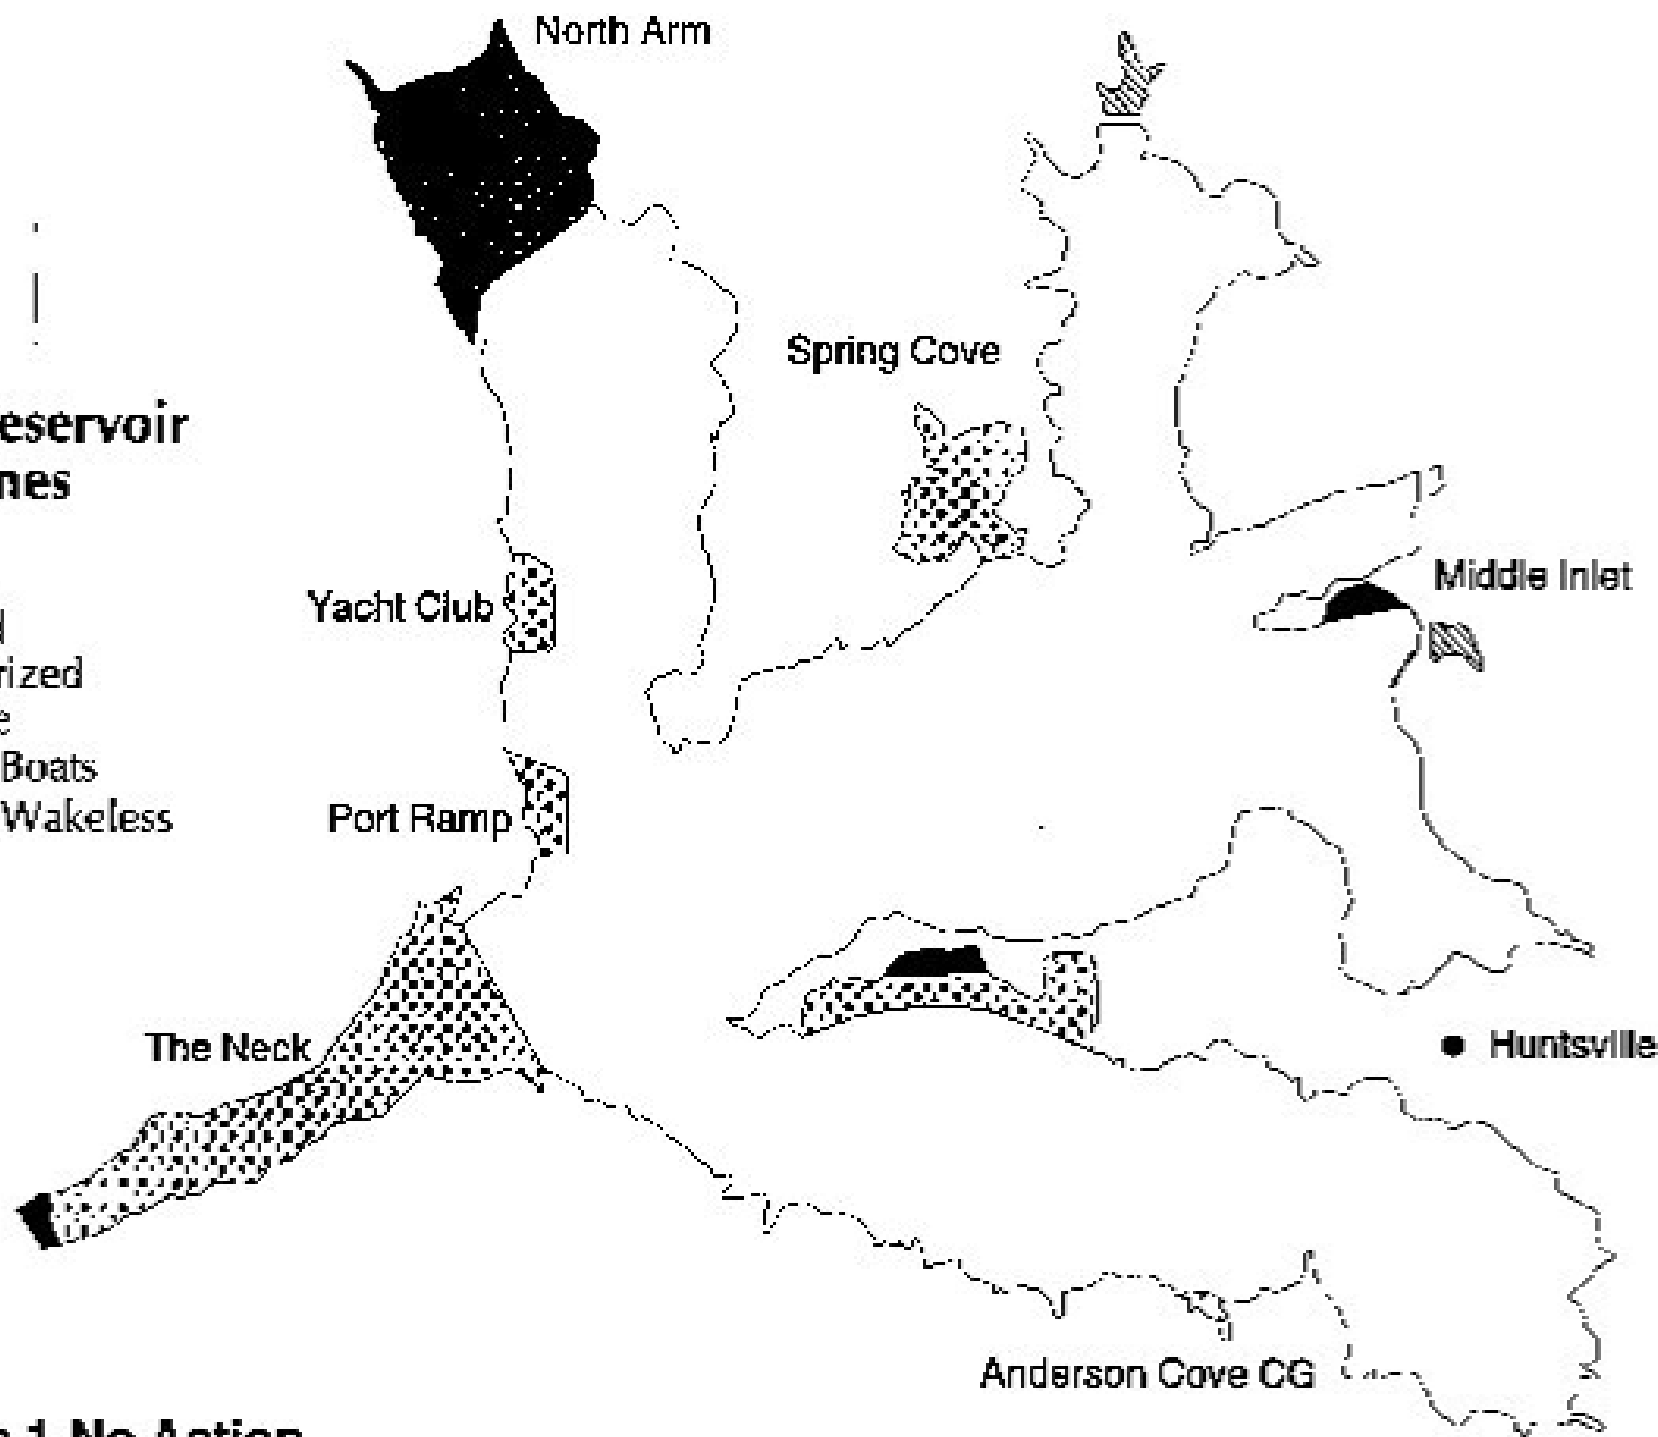

Pineview Reservoir Boating Zones

- Wakeless
- Motorized
- Nonmotorized
- Unuseable
- Closed to Boats
- Proposed Wakeless

Alternative 1-No Action